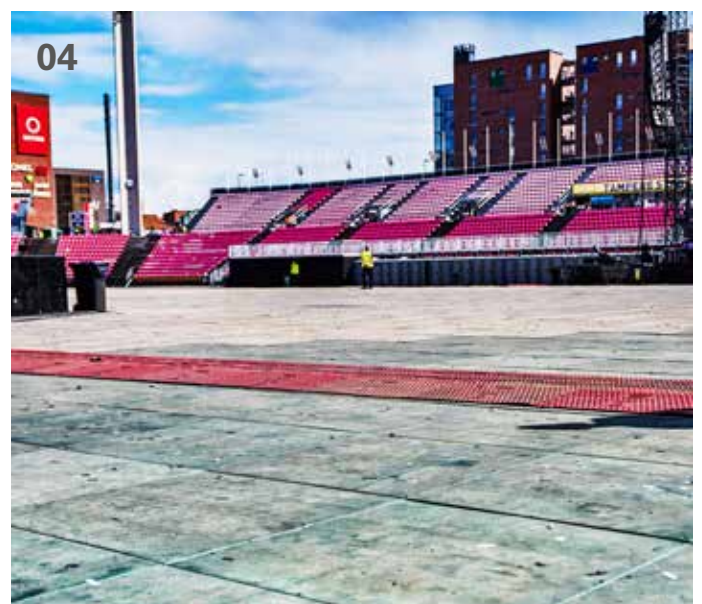

01 Multi-directional locking mechanisms allow for weight dispersal and minimize the risk of damage to and compaction of the subsurface | 02 Quick to deploy, the system provides high levels of protection for sensitive surfaces | 03 This drivable event flooring has a sandblasted, non-slip surface with a flat profile and is available in grey or green | 04 ArmorDeck 3 is suitable for indoor and outdoor use