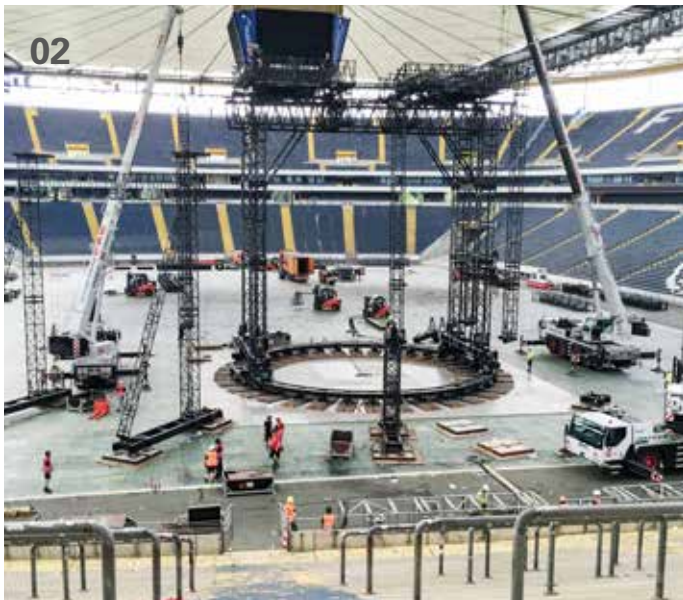

01

02

01 Multi-directional locking mechanisms allow for weight dispersal and minimize the risk of damage to and compaction of the subsurface | 02 Quick to deploy, the system provides high levels of protection for sensitive surfaces | 03 This drivable event flooring has a sandblasted, non-slip surface with a flat profile and is available in grey or green | 04 ArmorDeck 3 is suitable for indoor and outdoor use

04