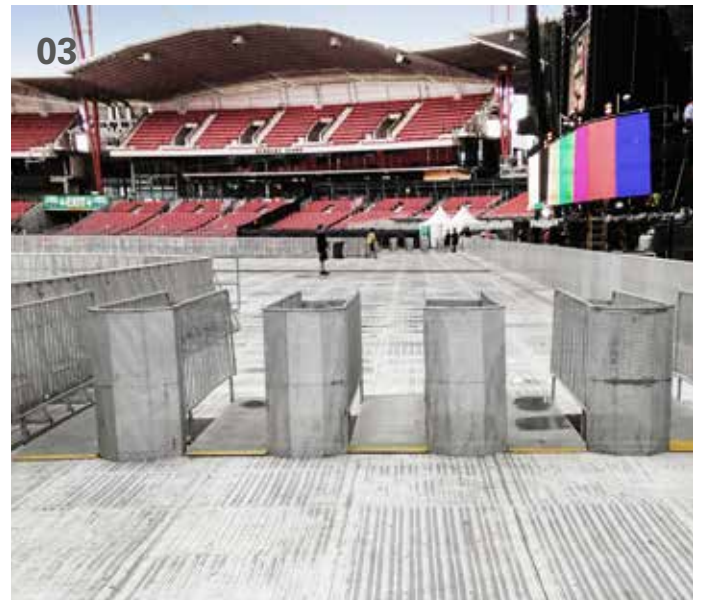

FORIS SECURITY LINE-UP GATE

FORIS SECURITY LINE-UP GATE

Material:	steel
Dimensions:	railing height: 1.10 m (43 in) culvert width: 0.60 m (24 in) width of wheelchair gate: 1.00 m (39 in) width of connecting rails: 0.60 m (24 in) width of end rails: 0.30 m (12 in) length (installed): approx. 2.90 m (114 in)
Weight:	approx. 126.00 kg (278 lbs) wheelchair gate: 152.00 kg (335 lbs)
Transport:	8 gates per (euro) pallet 48 gates and accessories (6 pallets) per standard trailer

Applications

FORIS Security Line-up Gates ensure safe and controlled public access to high-traffic gatherings of all types, from concerts and sporting events, to film premieres and trade fairs. The system conforms strictly to all relevant international safety regulations.

Features

FORIS Security Line-up Gates can be easily and securely joined with temporary fences, bike racks, and police barricades. They are extremely stable and particularly resistant to frontal pressure, thanks to their robust weight and sturdy design.

01 FORIS Security Line-up Gates ensure safe and orderly entry to events | 02 Gates provide problem-free entry points for events, as seen at Hardsummer Festival 2016 | 03 The wheelchair-accessible entrance gate, combines the user's weight with the structure's own weight, in order to provide an extremely stable entrance | 04 Staff are able to expedite easy access controls, such as ticket and bag checks, with the FORIS separation system