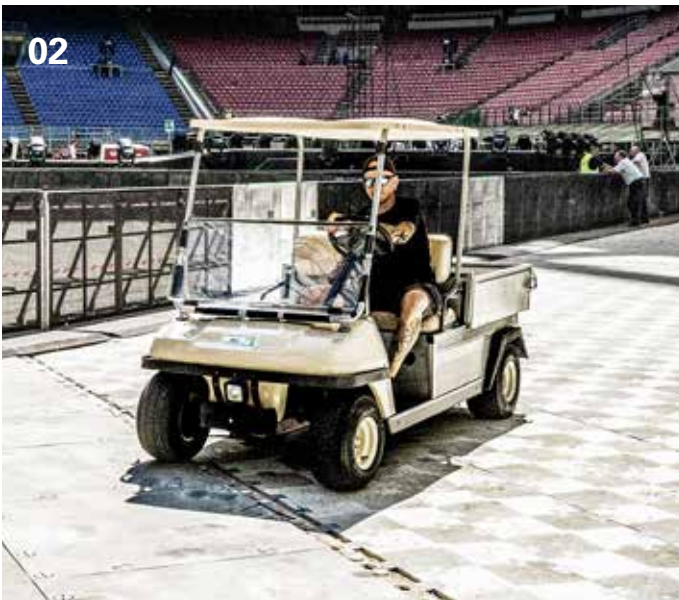

PRODUCTION VEHICLES

Production Vehicles

Navigate large event areas easily, quickly and comfortably

Applications

Reduce the time spent traveling around your event site, and transport artists and VIPs safely and comfortably with eps's Production Vehicles. We offer eps and Gator brand utility vehicles that are suitable for off-road use, as well as difficult and muddy terrain.

The eps fleet includes the following vehicles:

- Gators
- Golf carts with 2, 4 or 6 seats
- Golf carts with utility flatbeds

Production Vehicles are delivered in customized transport racks or secured with tension belts on pallets. If no forklift is available, we can organize delivery with a loading ramp. Transportation to and from your site can be coordinated with other eps rental equipment for maximum efficiency.

01 Production Vehicles are suitable for production managers, site coordinators and mobile emergency teams at major events | 02 Golf Carts are electrically powered and are available in two-, four- or six-seater models | 03 Robust, practical and all-terrain- the Gator can also be used on narrow paths such as a festival site | 04 eps's fleet of Production Vehicles can be used to easily transport working materials to remote and hard-to-reach locations