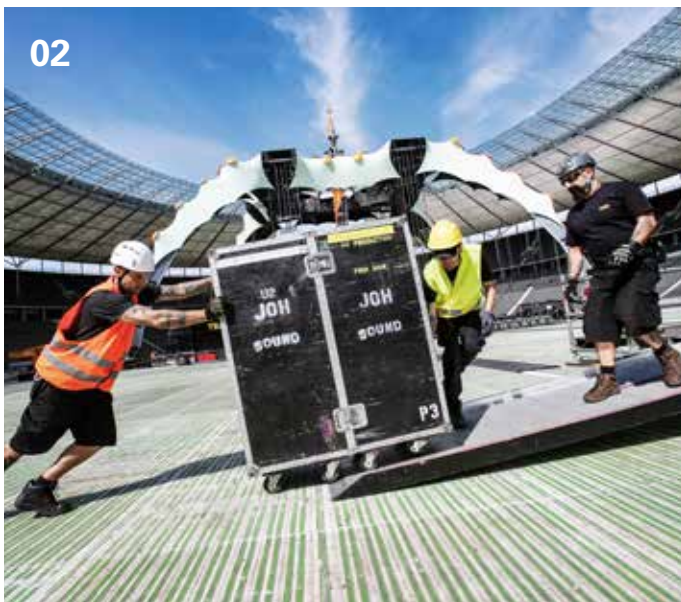

TERRAPLAS

Terraplas

The original, high-endurance turf protection system

Material:	hardened polythene with UV stabilizer
Dimensions (l x w x h):	per panel: 1.00 x 1.00 x 0.06 m (39 x 39 x 2 in) delivery unit for stadium coverage: 2.00 x 2.00 x 0.06 m (79 x 79 x 2 in)
Weight:	11.00 kg per 1.00 m ² (2.25 lbs per 1.00 ft ²)
Surface:	pedestrian-friendly, anti-slip strips
Color:	white with green or grey stripes
Accessories:	Terraplas key, transport dollies, ramps, cable duct elements
Transport:	approx. 1,000.00 m ² / 11.00 t (10,764 ft ² / 10.83 ltn) per standard trailer

Applications

Terraplas is ideal for protecting sensitive turf on football fields, golf courses, and in other outdoor venues. It can also be used as a ventilating substructure for grandstands or other similar constructions.

Features

Terraplas is perforated, allowing air, water, and light to pass through. Thus, depending on weather conditions, it can be left down for up to seven days without damaging the underlying turf and soil. The specially engineered interlocking panels also ensure a completely even surface that is free of trip hazards, and the textured top sides prevent slipping, making Terraplas ideal for high-traffic pedestrian areas and rolling-case transport paths. Installation can be performed manually with the help of a special transport trolley – no heavy machinery needed.

01 Terraplas is ideally suited for longer-term coverage of level terrain – whether in soccer stadiums, ice rinks or on flat golf courses | **02** The completely connectable panels create a safe and even surface that is free of tripping hazards | **03** Checker plates or transition joints can be used to enable transitions to other systems | **04** Terraplas, when combined with other eps floor protection systems, offers a seamless event floor without tripping hazards