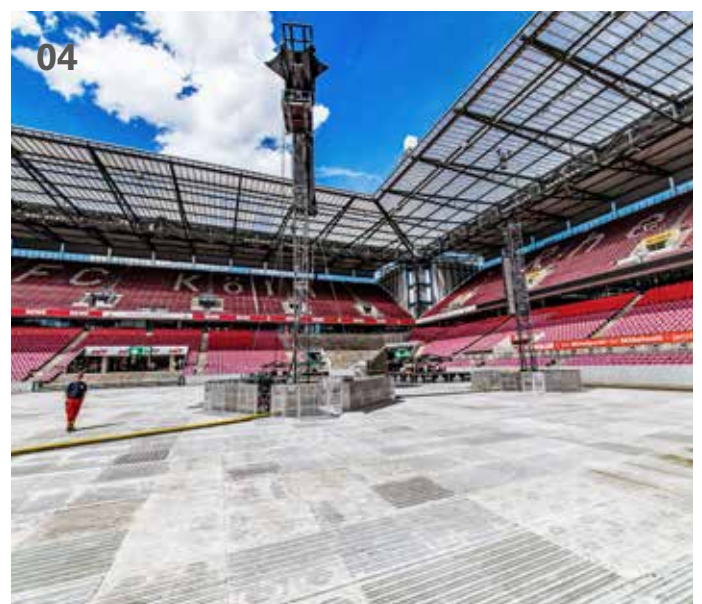

TERRAPLAS

Terraplas

The original, high-endurance turf protection system

Material:	hardened polythene with UV stabilizer
Dimensions (l x w x h):	per panel: 1.00 x 1.00 x 0.06 m (39 x 39 x 2 in) delivery unit for stadium coverage: 2.00 x 2.00 x 0.06 m (79 x 79 x 2 in)
Weight:	11.00 kg per 1.00 m ² (2.25 lbs per 1.00 ft ²)
Surface:	pedestrian-friendly, anti-slip strips
Color:	white with green or grey stripes
Accessories:	Terraplas key, transport dollies, ramps, cable duct elements
Transport:	approx. 1,000.00 m ² / 11.00 t (10,764 ft ² / 10.83 ltn) per standard trailer

Applications

Terraplas is ideal for protecting sensitive turf on football fields, golf courses, and in other outdoor venues. It can also be used as a ventilating substructure for grandstands or other similar constructions.

Features

Terraplas is perforated, allowing air, water, and light to pass through. Thus, depending on weather conditions, it can be left down for up to seven days without damaging the underlying turf and soil. The specially engineered interlocking panels also ensure a completely even surface that is free of trip hazards, and the textured top sides prevent slipping, making Terraplas ideal for high-traffic pedestrian areas and rolling-case transport paths. Installation can be performed manually with the help of a special transport trolley – no heavy machinery needed.

01 Terraplas is ideally suited for longer-term coverage of level terrain – whether in soccer stadiums, ice rinks or on flat golf courses | **02** The completely connectable panels create a safe and even surface that is free of tripping hazards | **03** Checker plates or transition joints can be used to enable transitions to other systems | **04** Terraplas, when combined with other eps floor protection systems, offers a seamless event floor without tripping hazards