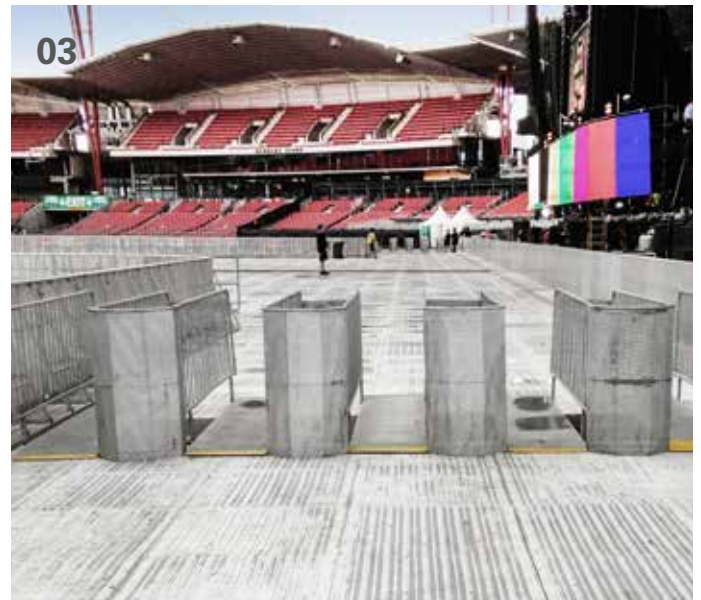

01 FORIS Security Line-up Gates ensure safe and orderly entry to events | 02 Gates provide problem-free entry points for events, as seen at Hardsummer Festival 2016 | 03 The wheelchair-accessible entrance gate, combines the user's weight with the structure's own weight, in order to provide an extremely stable entrance | 04 Staff are able to expedite easy access controls, such as ticket and bag checks, with the FORIS separation system