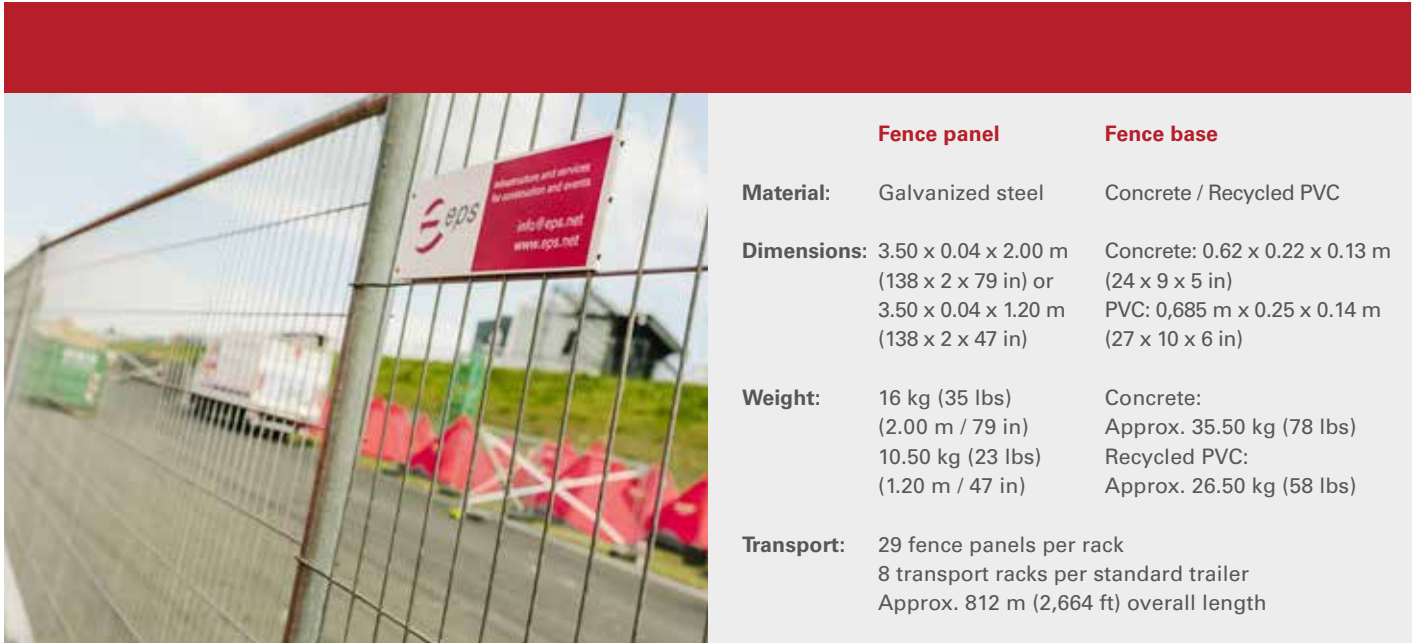

Temporary Fencing

Infrastructure and services
for construction and events

info@eps.net
www.eps.net

Temporary Fencing

A lightweight, rapid deploy fencing solution for versatile use

	Fence panel	Fence base
Material:	Galvanized steel	Concrete / Recycled PVC
Dimensions:	3.50 x 0.04 x 2.00 m (138 x 2 x 79 in) or 3.50 x 0.04 x 1.20 m (138 x 2 x 47 in)	Concrete: 0.62 x 0.22 x 0.13 m (24 x 9 x 5 in) PVC: 0.685 m x 0.25 x 0.14 m (27 x 10 x 6 in)
Weight:	16 kg (35 lbs) (2.00 m / 79 in) 10.50 kg (23 lbs) (1.20 m / 47 in)	Concrete: Approx. 35.50 kg (78 lbs) Recycled PVC: Approx. 26.50 kg (58 lbs)
Transport:	29 fence panels per rack 8 transport racks per standard trailer Approx. 812 m (2,664 ft) overall length	

Applications

Our flexible mobile fencing system is ideal for temporarily securing almost any area, be it a storage yard, a construction site, or a live event.

Features

All fences are made of galvanized steel panels that link together using sturdy clamps. For added security, we offer specialized locks that prevent fences from being lifted, as well as heavy-duty bases and storm braces. Standard panels measure 3.50 m (11 ft 6 in) wide by 2.00 m (6 ft 7 in) high, though other sizes are available in limited quantities. Specialty sizes can also be manufactured upon request.

Optional Extras

eps also offers delivery, installation, disassembly and collection. Custom-printed vinyl advertising banners are available upon request, as are standard pre-made covers in black or white to shield fenced-in areas from public view. For areas where additional privacy is needed, such as backstage or rest-room facilities, we offer special 1.20 m (3 ft 11¼ in) panels that can be mounted on top of regular fences. Rolling gates and large-scale exit banners are also available for entrances and emergency exits.