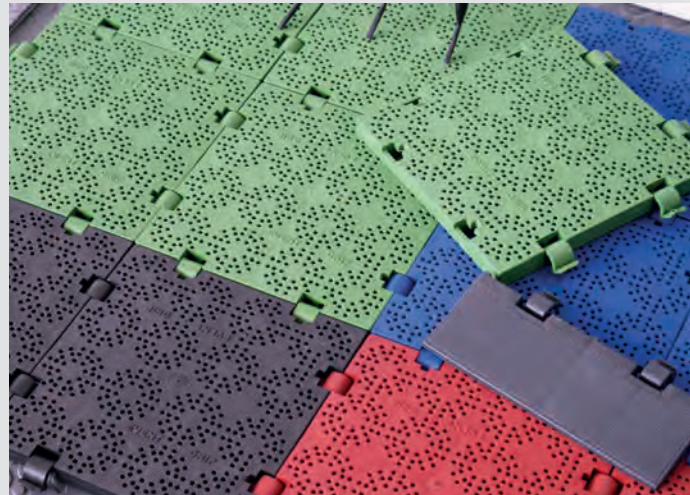

Logis Event Grip®

Robust and portable, quick to install, easy to clean and flexible in design

Material	coloured: Polyethylene (PE) black: Recycled Polyethylene (PE)
Dimensions (l × w)	fabricated slabs 1000 × 1000 × 22 mm single slab 248 × 248 × 22 mm
Weigth	7.5 kg/m ² per element
Color	red, green, blue, white, black, and additional colours available on request
Transport	50 Fabricated slabs of 1 m ² each 50 Slabs per pallet (= 50 m ²)

Applications

Logis Event Grip® adapts flexibly to the subsurface, it is medium-duty and has a multitude of uses. It is especially well suited for lawns, sand and soil and perfect protection for the subsurface for concert and festival events, corporate expo flooring, Indoor/Outdoor promotional events.

Features

Logis Event Grip® is weather resistant, durable and can be driven on for short periods by lightweight equipment/vehicles. It's quick and easy to install, can be walked on immediately, is slip proof, free of trip hazards and it gives guests and visitors secure footing and comfort. It provides safety if there is rain or mud, and is very suitable for wheelchair users and prams.

Easily to link and to disconnect

Logis Event Grip® turf-protection

© eps