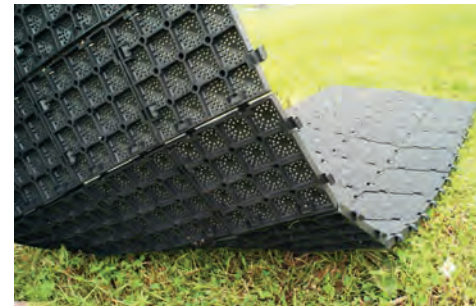

Optional Extras

We offer delivery, installation, breakdown, and cleaning.