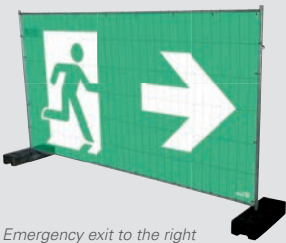

## On-site applications

Custom printed fence banner as visibility protection, Jazz Open, Stuttgart

Emergency exit marking with banners and flag

Mounted printed fence flag in the sanitary area

## Selection of standard pictograms

Emergency exit to the right

Emergency exit to the left

Emergency exit inscription

Meeting point

Medical orderly

Barrier-free toilet

Box office inscription