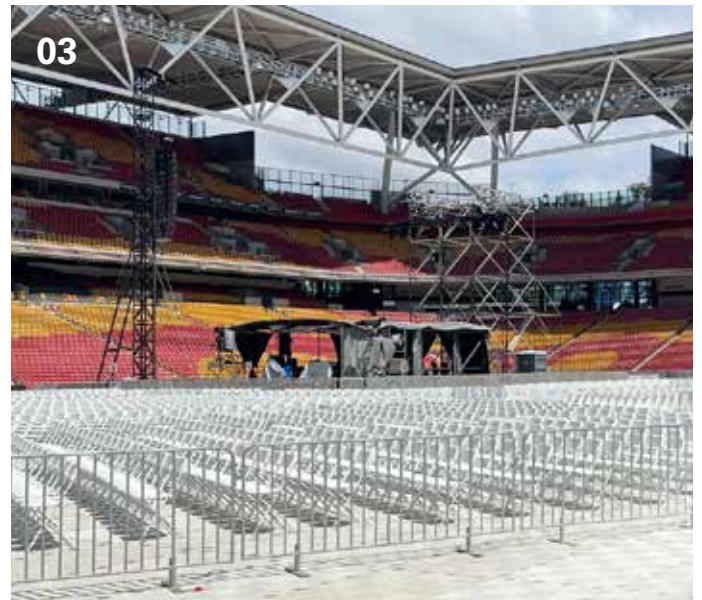

# eps Avenue

Weatherproof folding chair for quick row seating at large open air events

<b>Material:</b>	Polypropylene Seat & Backrest with Metal frame
<b>Dimensions (l x w x h):</b>	0.45 x 0.50 x 0.90 m (17.72 x 19.69 x 35.43 in) Sitting height: 0.61 m (24.02 in)
<b>Weight:</b>	3.5 kg (7.72 lbs) per piece
<b>Stillage:</b>	2.35 x 1.20 x 1.20 m (92.52 x 47.24 x 47.24 in) 400 kg (882 lbs)
<b>Accessories:</b>	Block signs, seat and row labels
<b>Additional information:</b>	Withholding up to 300 kg (661.39 lbs)
<b>Transport:</b>	150 chairs per stillage Up to 22 stillages resp. 3,300 chairs per semi-trailer

## Applications

The eps Avenue is used at events of all kinds. As a weatherproof folding chair that can be connected to form rows in no time at all, it is particularly suitable for large open airs. The seating surface is equipped with holes through which rainwater can easily drain away. With simple design, it fits almost any venue.

## Features

The eps Avenue has fixed connectors at the top and bottom, through which it can be connected to form sturdy rows of chairs. Simply hook it into place. The integrated connection system significantly speeds up assembly and disassembly. With its ergonomically shaped seat and backrest made of weather-resistant plastic, the lightweight chair offers guests optimum comfort. In addition, as a folding chair, the eps Avenue is space-saving and very transport-efficient.

**01** Folding chair eps Avenue is weatherproof and is ideally suited for large outdoor events, ensuring the best seating comfort for numerous guests | **02** Creating large-area row seating has never been easier with the eps Avenue's integrated connection system! Simply hook it in at the top and bottom, and you're done, as you can see here before an Ed Sheeran concert | **03** The eps Avenue is space-saving and very transport-efficient | **04** The seat surface of the eps Avenue chair has holes that allow rainwater to drain off easily