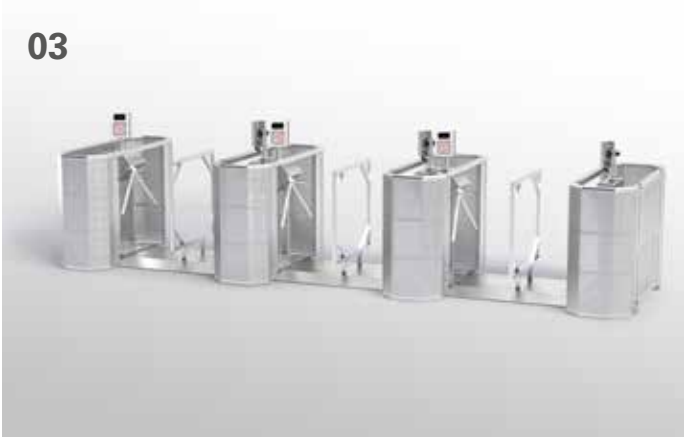

01 Automated solution and compliant emergency exit at the push of a button: The GIGS IO Gate Pro significantly contributes to event security | **02** The real-time system provides detailed and tamper-proof information | **03** Large audiences and visitor flows can be optimally monitored and controlled with the mobile entry system | **04** Secure barriers guaranteed! The GIGS IO Gate Pro is compatible with GIGS barriers