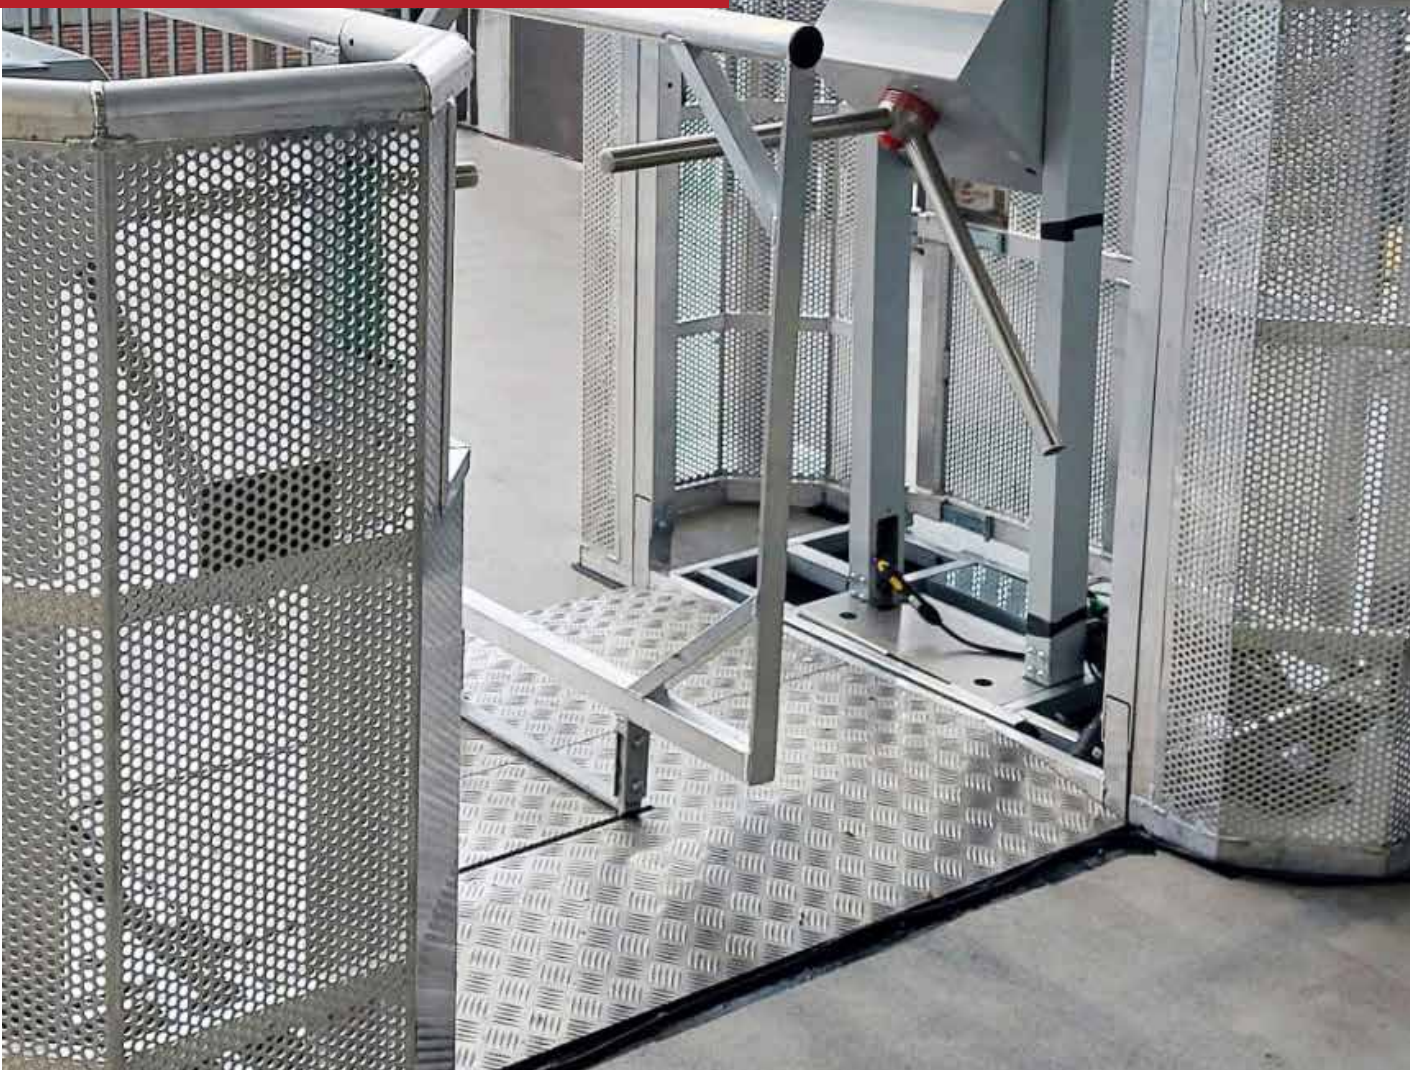

GIGS[®] IO Gate Pro

GIGS IO Gate Pro

For maximum transparency with contactless controls

Material:	Aluminum and stainless steel
Dimensions (l x w x h):	GIGS IO Gate Pro including two turnstiles: 1.09 x 1.90 x 1.18 m (43 x 75 x 46 in) Standard opening of turnstile system: 0.57 m (22 in) Emergency exit: 1.20 m (47 in)
Weight:	GIGS IO Gate: Approx. 60 kg (132 lbs) Turnstile: 38 kg (84 lbs)
Color:	Silver-gray
Accessories:	Connecting elements
Transport:	5 GIGS IO Gates per dolly 4 turnstiles per case

PRODUCT PROFILE

The GIGS IO Gate Pro combines the GIGS IO Gate, a two-arm turnstile, and a scanner from our partner. The automated solution ensures maximum transparency for contactless controls. The modular construction principle offers tailored access solutions. The scanner can be integrated with any common ticketing system and reads all usual access control systems and codes. The turnstile system has two passages and can be transformed into an emergency exit at the push of a button. Since the turnstile also features an emergency exit function, the gate remains emergency exit-compliant. The entry system is suitable for indoor and outdoor events, particularly for stadium shows, for the second security ring at sports events, and for venues with limited escape route capacities. It saves time and personnel, increases spectator capacities, and enables the utilization of new venues.

HIGHLIGHTS

- Maximum transparency and security: The GIGS IO Gate Pro provides detailed, tamper-proof information in real-time
- Automated solution enabling contactless, hygienic access controls and relieving entry and security personnel
- Particularly cost- and resource-saving